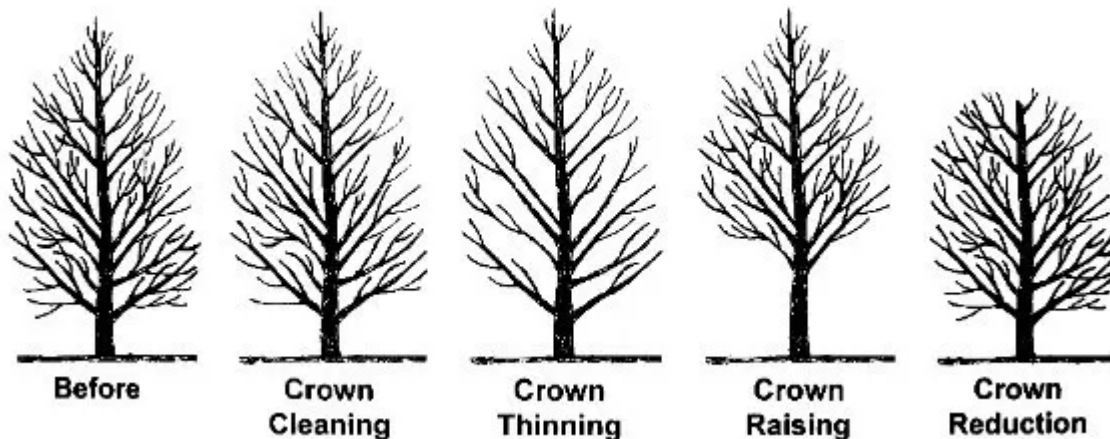

Proper Pruning Principles

Methods of Pruning

UNLESS OTHERWISE DIRECTED OUR TEAM WILL CONDUCT TREE WORK IN ACCORDANCE WITH AUSTRALIAN STANDARD FOR PRUNING AMENITY TREES AS 4373-2007.

FOR CLARIFICATION OR GUIDANCE SEEK ADVICE FROM OUR TEAM WHO ARE TRAINED IN ACCORDANCE WITH SAID LEGISLATION. IF YOU WISH WORK TO BE CONDUCTED IN CONTRADICTION OF THIS FOR AESTHETIC APPEAL OR ANY OTHER REASON, WE HOLD NO RESPONSIBILITY.