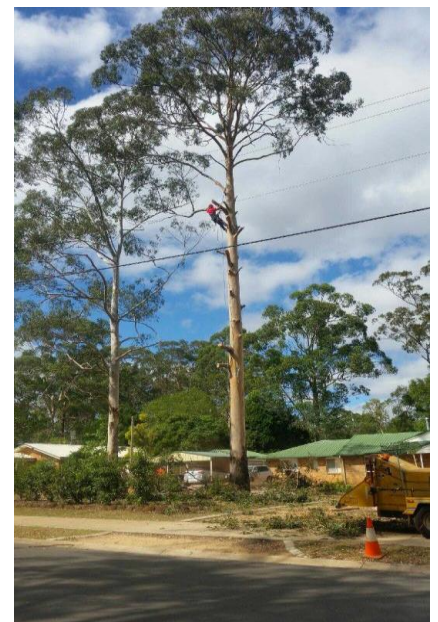

What We Deliver

Arboriculture and Vegetation Management are the core of the company, however we have the equipment and ability to provide much more:

- Arborist services
- Tree removal
- Tree pruning
- Stump grinding
- Mulch sales
- Forestry mulching
- Slashing
- Earthmoving
- Land Clearing
- Firewood sales
- Bulk material transport
- Noxious weed spraying